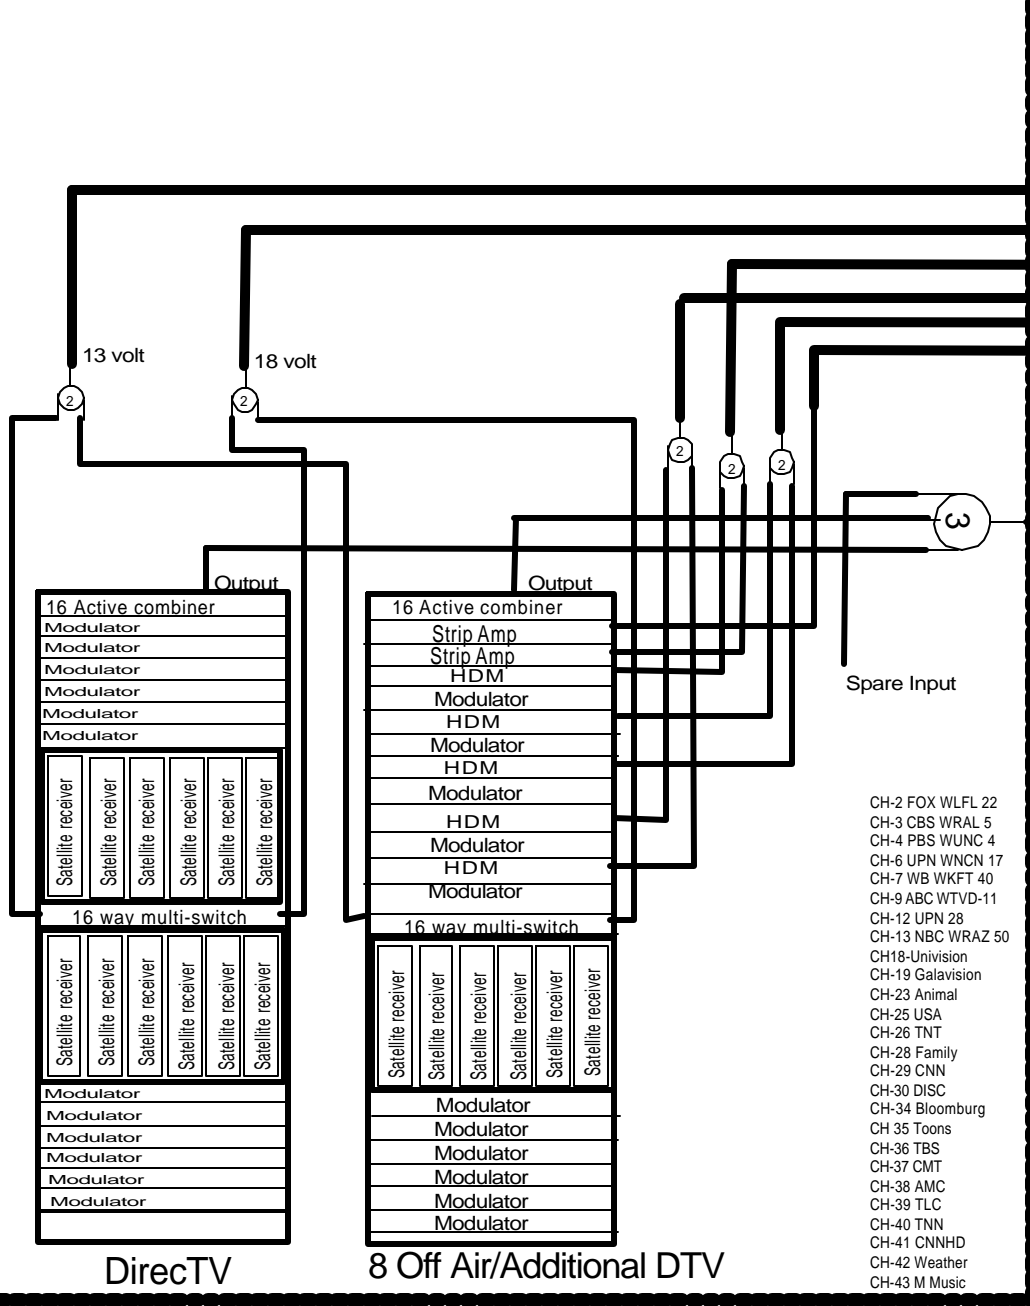

# Head End

# Head End Distribution panel

- CH-2 FOX WLFL 22
- CH-3 CBS WRAL 5
- CH-4 PBS WUNC 4
- CH-6 UPN WNCN 17
- CH-7 WB WKFT 40
- CH-9 ABC WTVD-11
- CH-12 UPN 28
- CH-13 NBC WRAZ 50
- CH18-Univision
- CH-19 Galavision
- CH-23 Animal
- CH-25 USA
- CH-26 TNT
- CH-28 Family
- CH-29 CNN
- CH-30 DISC
- CH-34 Bloomberg
- CH 35 Toons
- CH-36 TBS
- CH-37 CMT
- CH-38 AMC
- CH-39 TLC
- CH-40 TNN
- CH-41 CNNHD
- CH-42 Weather
- CH-43 M Music

Example CAD		
DirecTV/ TV Distribution		8-14-02
Company Name	Phone/Fax	Designed By
ElecTech Services Inc	(919)552-8742	Tom Barrette